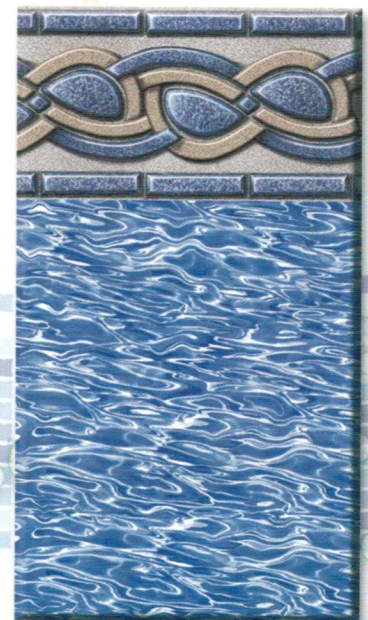

41st anniversary

Jewel Tile
w/Ocean Floor
Overlap or Beaded
Pro-Grade

Crystal Pond Tile
w/Crystal Pond Floor
Beaded Only
Pro or Dura-Grade

Marigo Bay Tile
w/Ocean Floor
Beaded Only
Pro or Dura-Grade

Atlantis Tile
w/Canyon Rock
Overlap or Beaded
Pro-Grade

Blue Canyon Rock
w/Canyon Rock
Overlap or Beaded
Pro-Grade

Blue Dolphin Tile
w/Blue Krinkle Floor
Beaded Only
Pro-Grade

Plain Blue Wall
w/Plain Blue or Krinkle Floor
Overlap Only
Pro-Grade