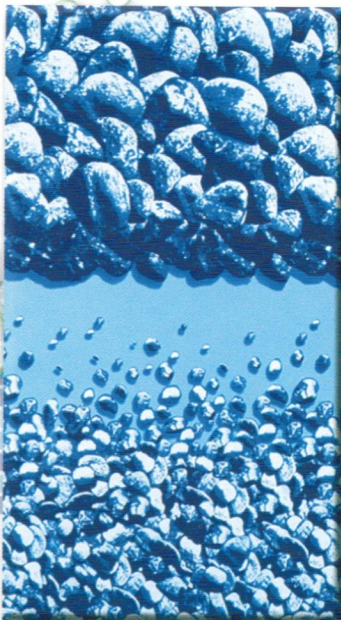

41st anniversary

Jewel Tile
w/Ocean Floor
Overlap or Beaded
Pro-Grade

Crystal Pond Tile
w/Crystal Pond Floor
Beaded Only
Pro or Dura-Grade

Marigo Bay Tile
w/Ocean Floor
Beaded Only
Pro or Dura-Grade

Atlantis Tile
w/Canyon Rock
Overlap or Beaded
Pro-Grade

Blue Canyon Rock
w/Canyon Rock
Overlap or Beaded
Pro-Grade

Blue Dolphin Tile
w/Blue Krinkle Floor
Beaded Only
Pro-Grade

Plain Blue Wall
w/Plain Blue or Krinkle Floor
Overlap Only
Pro-Grade