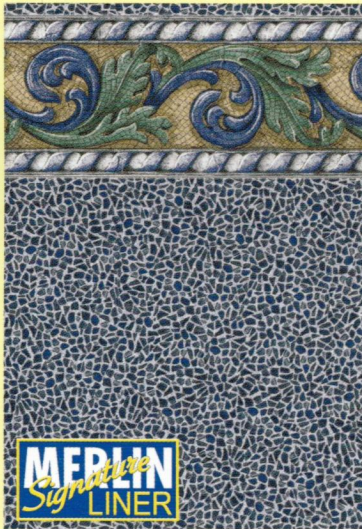

Ebony Beach Tile
Black Sand Bottom
20 mil