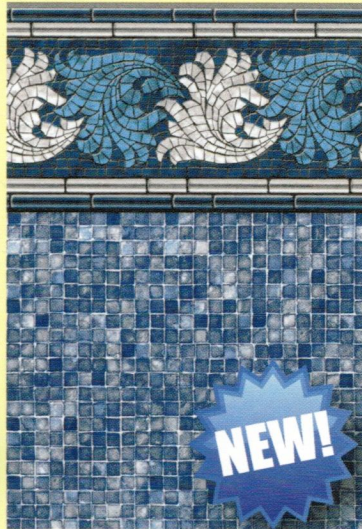

NEW!

Corolla Beach Tile
Outer Banks Bottom
20 mil

NEW!

Ebony Beach Tile
Black Sand Bottom
20 mil

NEW!

Nags Head Tile
Outer Banks Bottom
20 mil

NEW!

Palm Bay Tile
Blue Tropic Bottom
20 mil