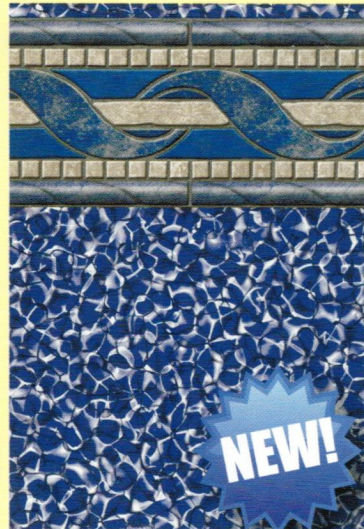

NEW!

Corolla Beach Tile
Outer Banks Bottom
20 mil

NEW!

Ebony Beach Tile
Black Sand Bottom
20 mil

NEW!

Nags Head Tile
Outer Banks Bottom
20 mil

NEW!

Palm Bay Tile
Blue Tropic Bottom
20 mil